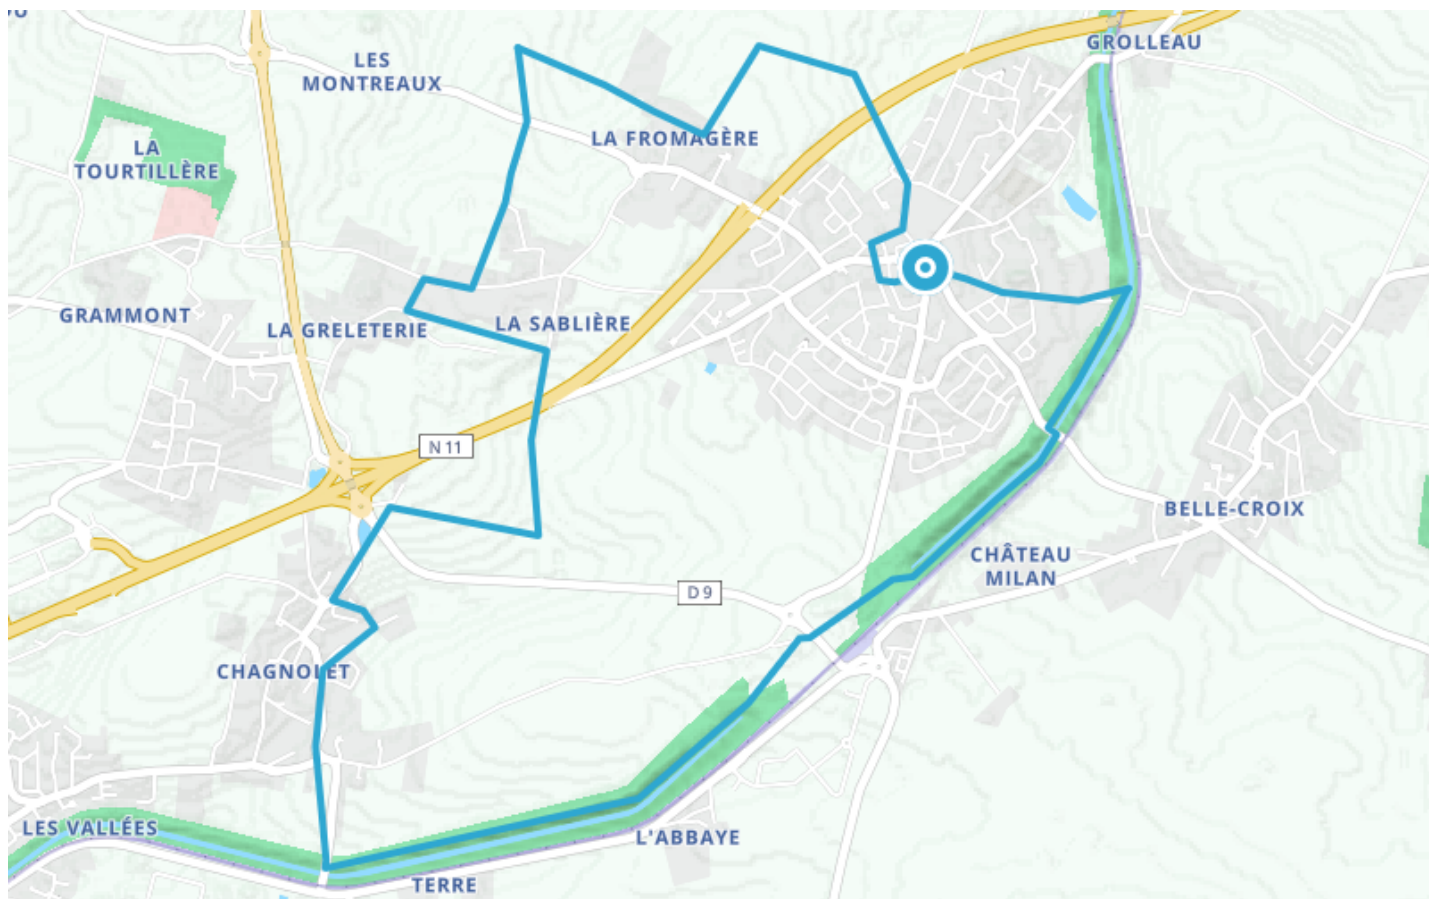

Dompierre-sur-Mer: Landscapes of today, testimonies of the past ..

● Easy

🚶 Walk

🕒 4 h 16 min

↔ 12.8 km

📍 **Départ** 1 Avenue de la Gare
17139, Dompierre-sur-Mer

Descriptif

Let yourself be guided by a stroll rich in landscapes from the town center, crossing the plains and along the canal.

The trail will lead you to discover the church with its adaptations over time, the canal through its history, its biological wealth and its mountain "Saint-Leonard", or the hamlet of Chagnolet ...

Informations pratiques

12 kilometers

Mairie de Dompierre-sur-Mer
Espace Michel Crépeau
+33546355900

Retrouvez ce parcours et bien d'autres
sur l'application mobile **Loopi - balades & GPS**